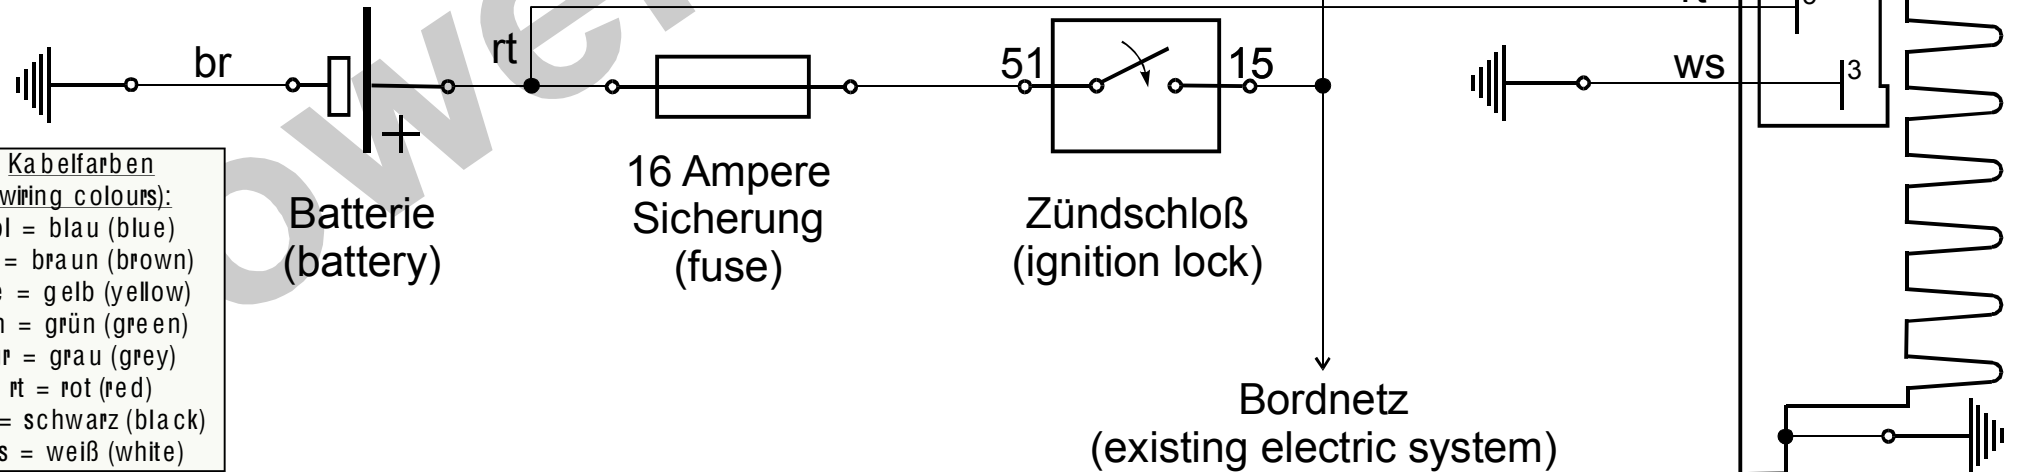

Schaltplan 72xr6 (wiring diagram)

Lichtmaschine
(generator)

Zündspule
(ignition coil)

Relais
(relay)

Regler
(regulator)

- Kabelfarben
(wiring colours):**
- bl = blau (blue)
 - br = braun (brown)
 - ge = gelb (yellow)
 - gn = grün (green)
 - gr = grau (grey)
 - rt = rot (red)
 - sw = schwarz (black)
 - ws = weiß (white)