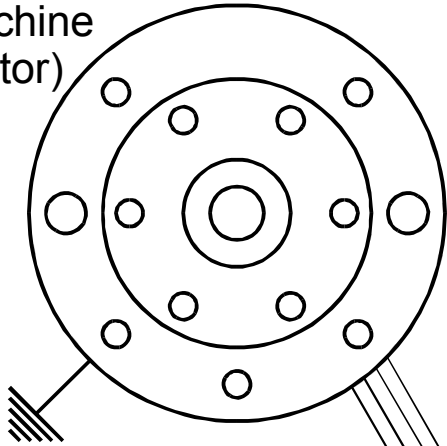

Schaltplan 72xr6 (wiring diagram)

Lichtmaschine
(generator)

Zündspule
(ignition coil)

Relais
(relay)

Regler
(regulator)

- Kabelfarben
(wiring colours):**
- bl = blau (blue)
 - br = braun (brown)
 - ge = gelb (yellow)
 - gn = grün (green)
 - gr = grau (grey)
 - rt = rot (red)
 - sw = schwarz (black)
 - ws = weiß (white)

Batterie
(battery)

16 Ampere
Sicherung
(fuse)

Zündschloß
(ignition lock)

Bordnetz
(existing electric system)