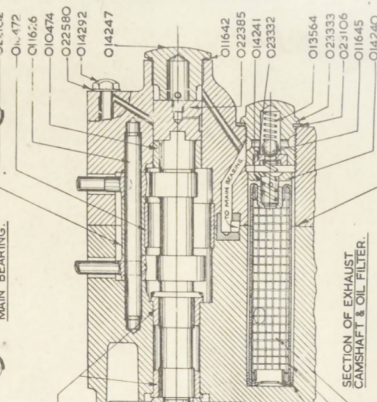

# VERTICAL TWIN CYLINDER ENGINE

1955 PART NOS. QUOTED

498 c.c. Bore 66 mm. Stroke 72.8 mm.  
592 c.c. Bore 72 mm. Stroke 72.8 mm.

VARIATIONS FOR 600 c.c. ENGINE	
1	023403
2	023406
3	023411
4	022226
5	022228
6	022227
7	022229
8	022277
9	023408
10	022231
11	023255
12	023255

A.J.S. MOTOR CYCLES - LONDON, S.E.18 Telephone: WOolwich 1231

MADE IN ENGLAND