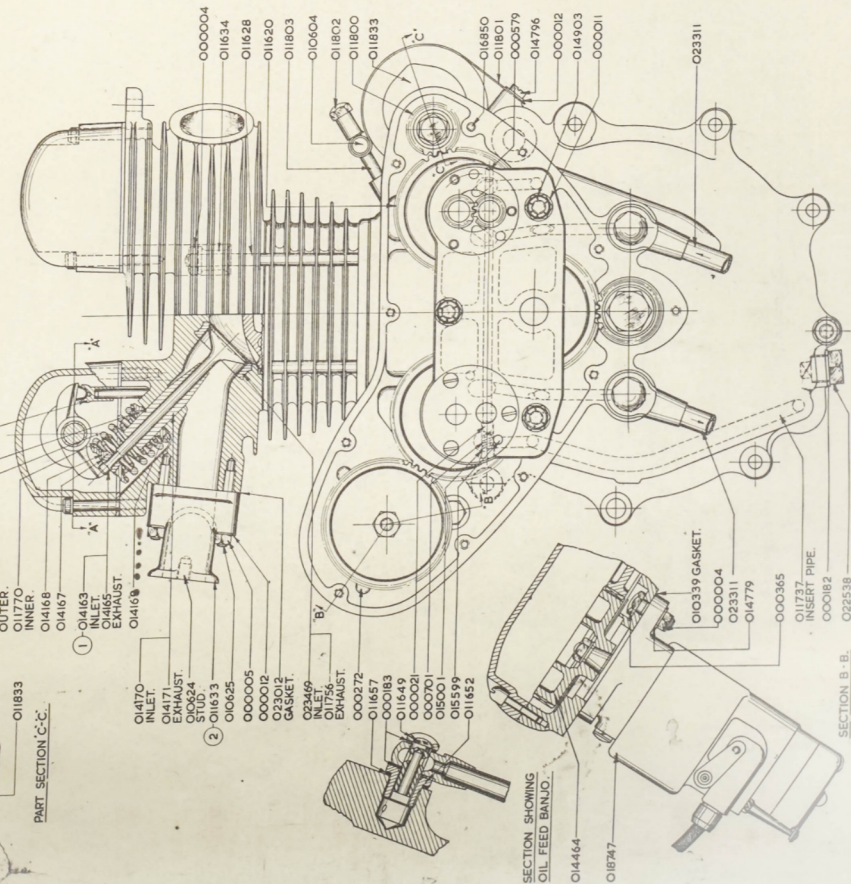

# VERTICAL TWIN CYLINDER ENGINE

1955 PART NOS. QUOTED

498 c.c. Bore 66 mm. Stroke 72.8 mm.  
592 c.c. Bore 72 mm. Stroke 72.8 mm.

VARIATIONS FOR 600 c.c. ENGINE	
1	023403
2	023406
3	023411
4	022226
5	022228
6	022227
7	022229
8	022277
9	023408
10	022231
11	023255
12	023255

A.J.S. MOTOR CYCLES - LONDON, S.E.18 Telephone: WOolwich 1231

MADE IN ENGLAND