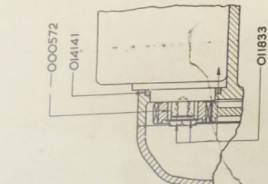

# VERTICAL TWIN CYLINDER ENGINE

1955 PART NOS. QUOTED

498 c.c. Bore 66 mm. Stroke 72.8 mm.  
592 c.c. Bore 72 mm. Stroke 72.8 mm.

VARIATIONS FOR 600 c.c. ENGINE	
1	023403
2	023406
3	023411
4	022226
5	022228
6	022227
7	022229
8	022277
9	023408
10	022231
11	023255
12	023255

A.J.S. MOTOR CYCLES - LONDON, S.E.18 Telephone: WOolwich 1231

MADE IN ENGLAND