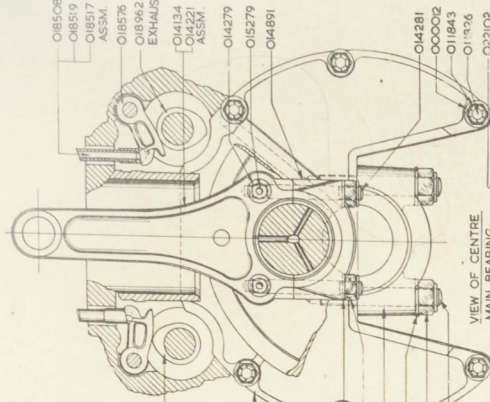

# VERTICAL TWIN CYLINDER ENGINE

1955 PART NOS. QUOTED

498 c.c. Bore 66 mm. Stroke 72.8 mm.  
592 c.c. Bore 72 mm. Stroke 72.8 mm.

VARIATIONS FOR 600 c.c. ENGINE	
1	023403
2	023406
3	023411
4	022226
5	022228
6	022227
7	022229
8	022277
9	023408
10	022231
11	023255
12	023255

A.J.S. MOTOR CYCLES - LONDON, S.E.18 Telephone: WOolwich 1231

MADE IN ENGLAND