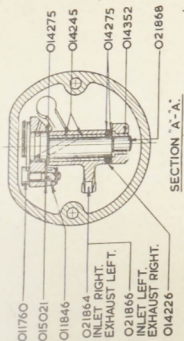

# VERTICAL TWIN CYLINDER ENGINE

1955 PART NOS. QUOTED

498 c.c. Bore 66 mm. Stroke 72.8 mm.  
592 c.c. Bore 72 mm. Stroke 72.8 mm.

VARIATIONS FOR 600 c.c. ENGINE	
1	023403
2	023406
3	023411
4	022226
5	022228
6	022227
7	022229
8	022277
9	023408
10	022231
11	023255
12	023255

A.J.S. MOTOR CYCLES - LONDON, S.E.18 Telephone: WOolwich 1231

MADE IN ENGLAND